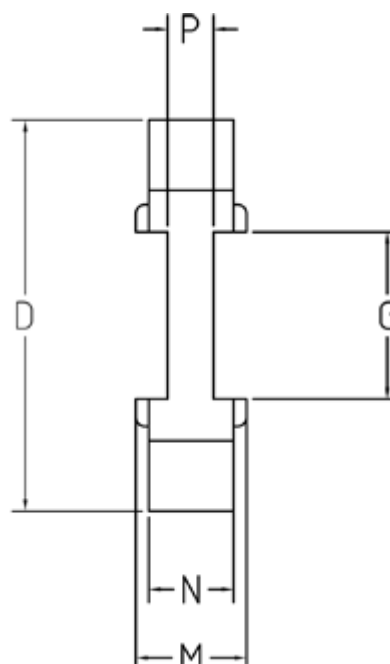

Article number: 333501901

Description: Element Klonex ES 28/38  
Yellow Spder 92Sh A

## Measures

---

D = 40

G = 18

M = 16

N = 12

P = 3.5